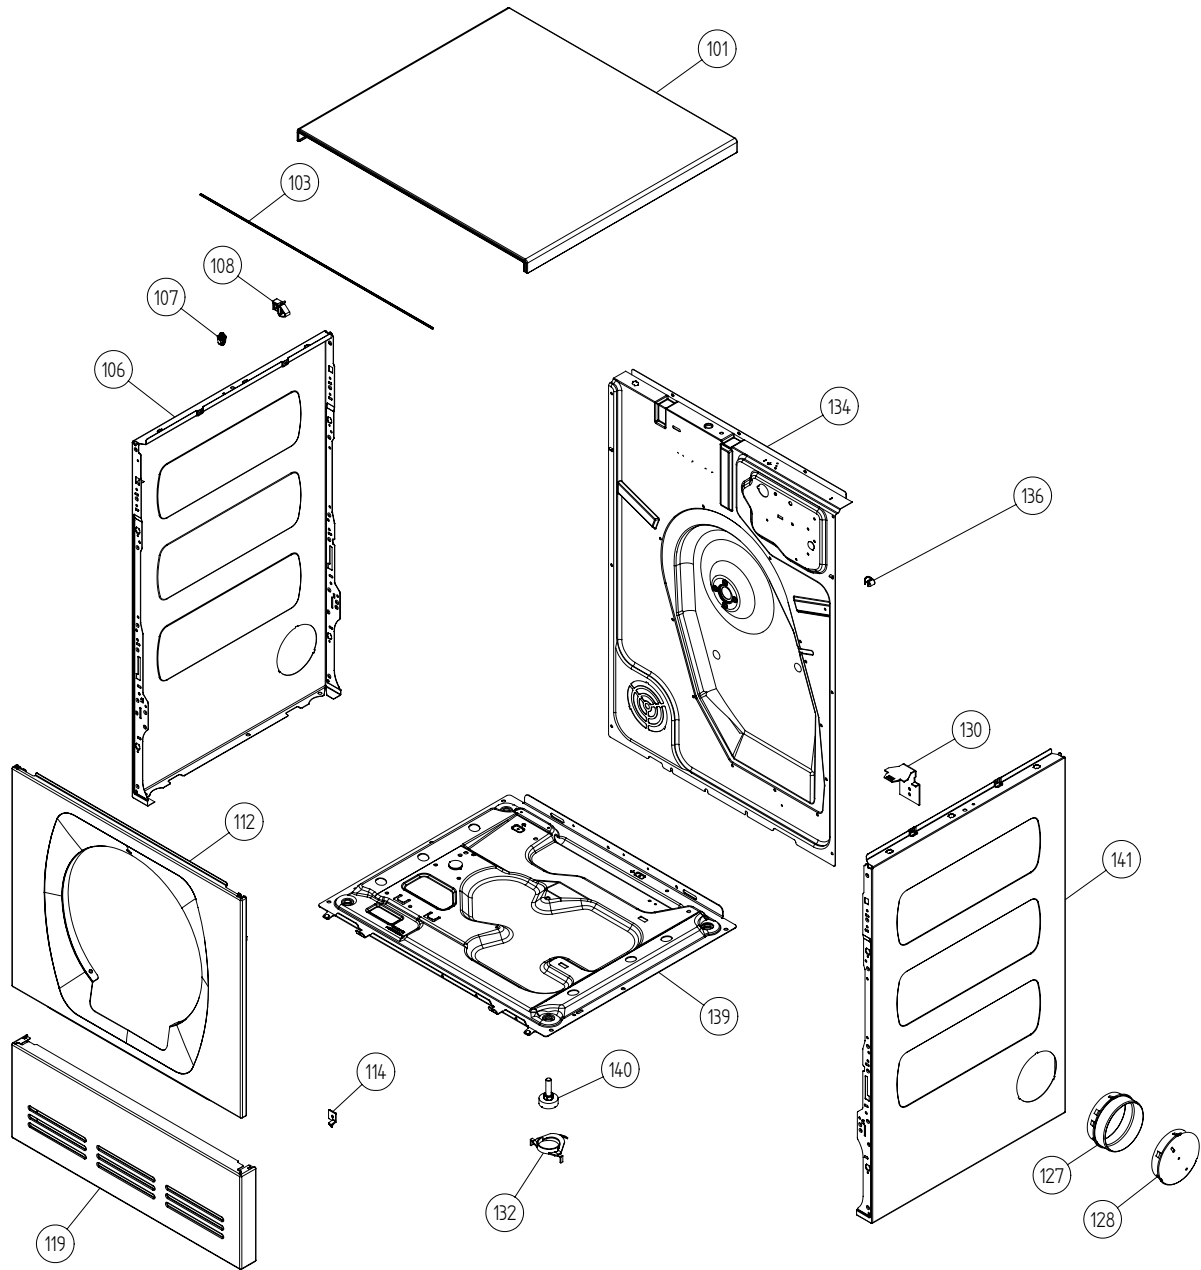

Outer Casing

ASKO, T702 US - White (TD25.1)

Pos	Spare part No.	Description	Qty	Comment
101	8061817-0	Top White W600s T700s	1 Pc's	
101-a	8900338	Screw 20 Torx Self Tapping	3 Pc's	
101-b	8901413	Lock Washer laundry tops	2 Pc's	
103	8064062	Top Cover Strip	1 Pc's	
106	8801175-0	Panels left side T700 T760	1 Pc's	
107	8061763	Clip Front Plate 600700s	2 Pc's	
108	8061916	CABLE HOLDER WMD20	3 Pc's	
112	8061847-0	Front Plate 700 Series	1 Pc's	
112-a	8900338	Screw 20 Torx Self Tapping	2 Pc's	
112-b	8901413	Lock Washer laundry tops	2 Pc's	
114	8064177	Hook Lower Pane	2 Pc's	
114-a	8900338	Screw 20 Torx Self Tapping	2 Pc's	
119	8801247-0	Lower Cover w/Holes	1 Pc's	
127	8052641	Collar Vent Exhaust TD	1 Pc's	
128	8052640-0-UL	LID EXHAUST CANAL WHITE UL4	2 Pc's	
130	8053980	STACKING Bracket ALL TDs Mus	2 Pc's	
132	8064114	Holder Dryer Feet Stacking	1 Pc's	
134	8079947	REAR PANEL OUTER PUNCHED TD25	1 Pc's	
136	8061915	Cable Holder T700	1 Pc's	
139	8061618	BASE PAN WMD20	1 Pc's	
140	8059334	Leveling Leg Comp WMD 20	4 Pc's	
141	8801176-0	Panel R Side w/Hole T700	1 Pc's	