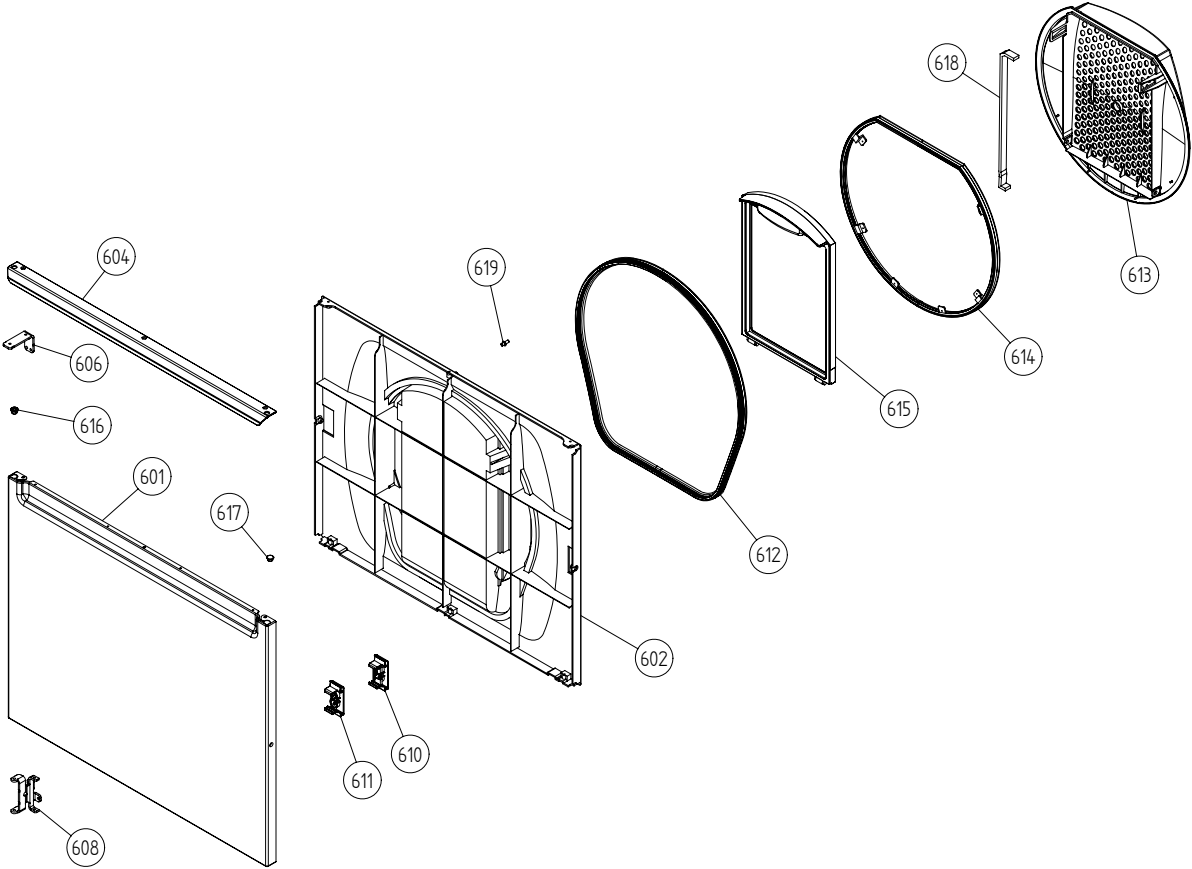

Upper Section

ASKO, T702 US - White (TD25.1)

Pos	Spare part No.	Description	Qty	Comment
501	8076210	BEAM FRONT WMD25	1 Pc's	
501-a	8900338	Screw 20 Torx Self Tapping	2 Pc's	
501-b	8901413	Lock Washer laundry tops	2 Pc's	
501-c	8902087	Screw Plastic Housing 20 Torx	2 Pc's	
520	8073782	MAIN PUSH SWITCH	1 Pc's	
527	8076202	EMC-FILTER WITH INDUCTOR	1 Pc's	
527-a	8901155	Nut	1 Pc's	
527-b	8901419	Lock Washer	1 Pc's	
551	8076324	Connection box T711	1 Pc's	
552	8061033	Subs to 8061455	1 Pc's	
553	8061891	Terminal Block DryerTD 20	1 Pc's	
554	8078291	GROMMET 94793	1 Pc's	
554	8060462	Grommet	1 Pc's	
555	8060463	Lock Nut	1 Pc's	
556	8063756	Cover Terminal block T700s	1 Pc's	
556-a	8901097	Screw Terminal	1 Pc's	