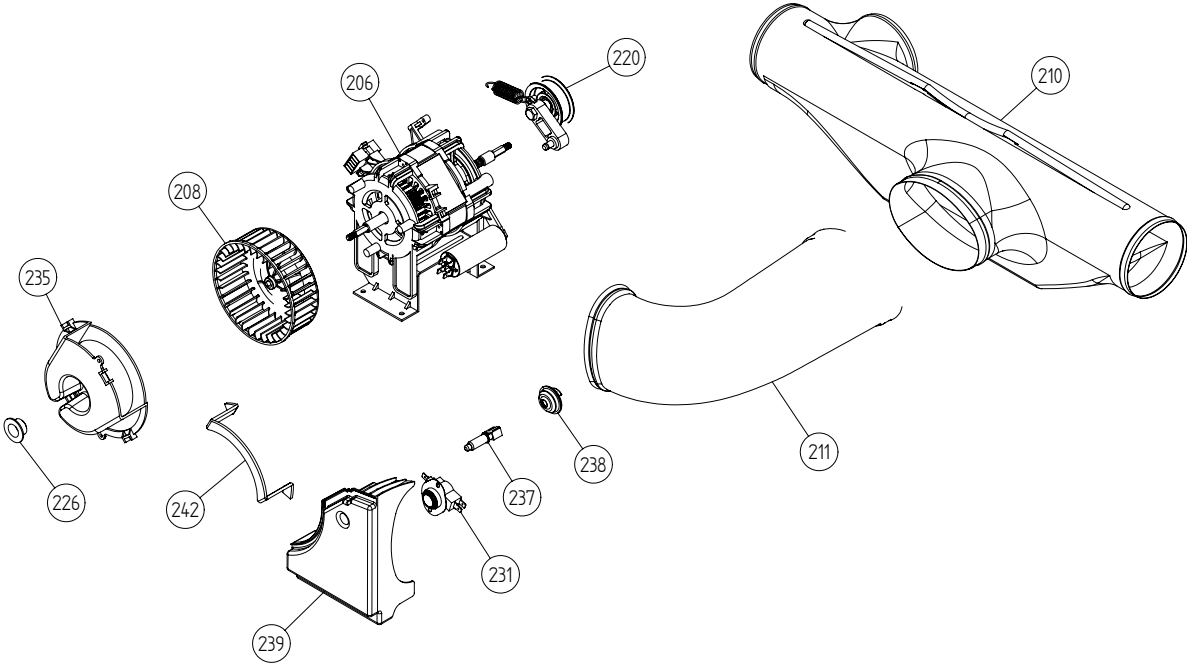

Outer Casing

ASKO, T702 US - White (TD25.1)

Pos	Spare part No.	Description	Qty	Comment
101	8061817-0	Top White W600s T700s	1 Pc's	
101-a	8900338	Screw 20 Torx Self Tapping	3 Pc's	
101-b	8901413	Lock Washer laundry tops	2 Pc's	
103	8064062	Top Cover Strip	1 Pc's	
106	8801175-0	Panels left side T700 T760	1 Pc's	
107	8061763	Clip Front Plate 600700s	2 Pc's	
108	8061916	CABLE HOLDER WMD20	3 Pc's	
112	8061847-0	Front Plate 700 Series	1 Pc's	
112-a	8900338	Screw 20 Torx Self Tapping	2 Pc's	
112-b	8901413	Lock Washer laundry tops	2 Pc's	
114	8064177	Hook Lower Pane	2 Pc's	
114-a	8900338	Screw 20 Torx Self Tapping	2 Pc's	
119	8801247-0	Lower Cover w/Holes	1 Pc's	
127	8052641	Collar Vent Exhaust TD	1 Pc's	
128	8052640-0-UL	LID EXHAUST CANAL WHITE UL4	2 Pc's	
130	8053980	STACKING Bracket ALL TDs Mus	2 Pc's	
132	8064114	Holder Dryer Feet Stacking	1 Pc's	
134	8079947	REAR PANEL OUTER PUNCHED TD25	1 Pc's	
136	8061915	Cable Holder T700	1 Pc's	
139	8061618	BASE PAN WMD20	1 Pc's	
140	8059334	Leveling Leg Comp WMD 20	4 Pc's	
141	8801176-0	Panel R Side w/Hole T700	1 Pc's	

Lower Section

ASKO, T702 US - White (TD25.1)

Pos	Spare part No.	Description	Qty	Comment
206	8061895	MOTOR COMPL. 60HZ TD20	1 Pc's	
206-a	8901969	Screw	4 Pc's	
206-b	8054268	Capacitor Dryer Motor 02/05	1 Pc's	
208	8065797	Fan impeller T711	1 Pc's	
210	8052638	TTube w/o Recirc holes	1 Pc's	
211	8052639	Exhaust Canal Bend	1 Pc's	
220	8801058	TENSION ARM Repl.by 8801214	1 Pc's	
226	8061949	Plug Fan TD700 Series	1 Pc's	
231	8065306	Dryer Thermostat	1 Pc's	
231-a	8902042	Screw Protective Cover Dryer	1 Pc's	
235	8076330-0	FAN CASING LID UL4	1 Pc's	
235-a	8902042	Screw Protective Cover Dryer	2 Pc's	
237	8076224	THERMISTOR TD25	1 Pc's	
238	8076365	GROMMET THERMISTOR	1 Pc's	
239	8077102-49	Guard Fan 700 Series	1 Pc's	
239-a	8902042	Screw Protective Cover Dryer	2 Pc's	
242	8064184	SEALING COVER FAN HOUSE	1 Pc's	