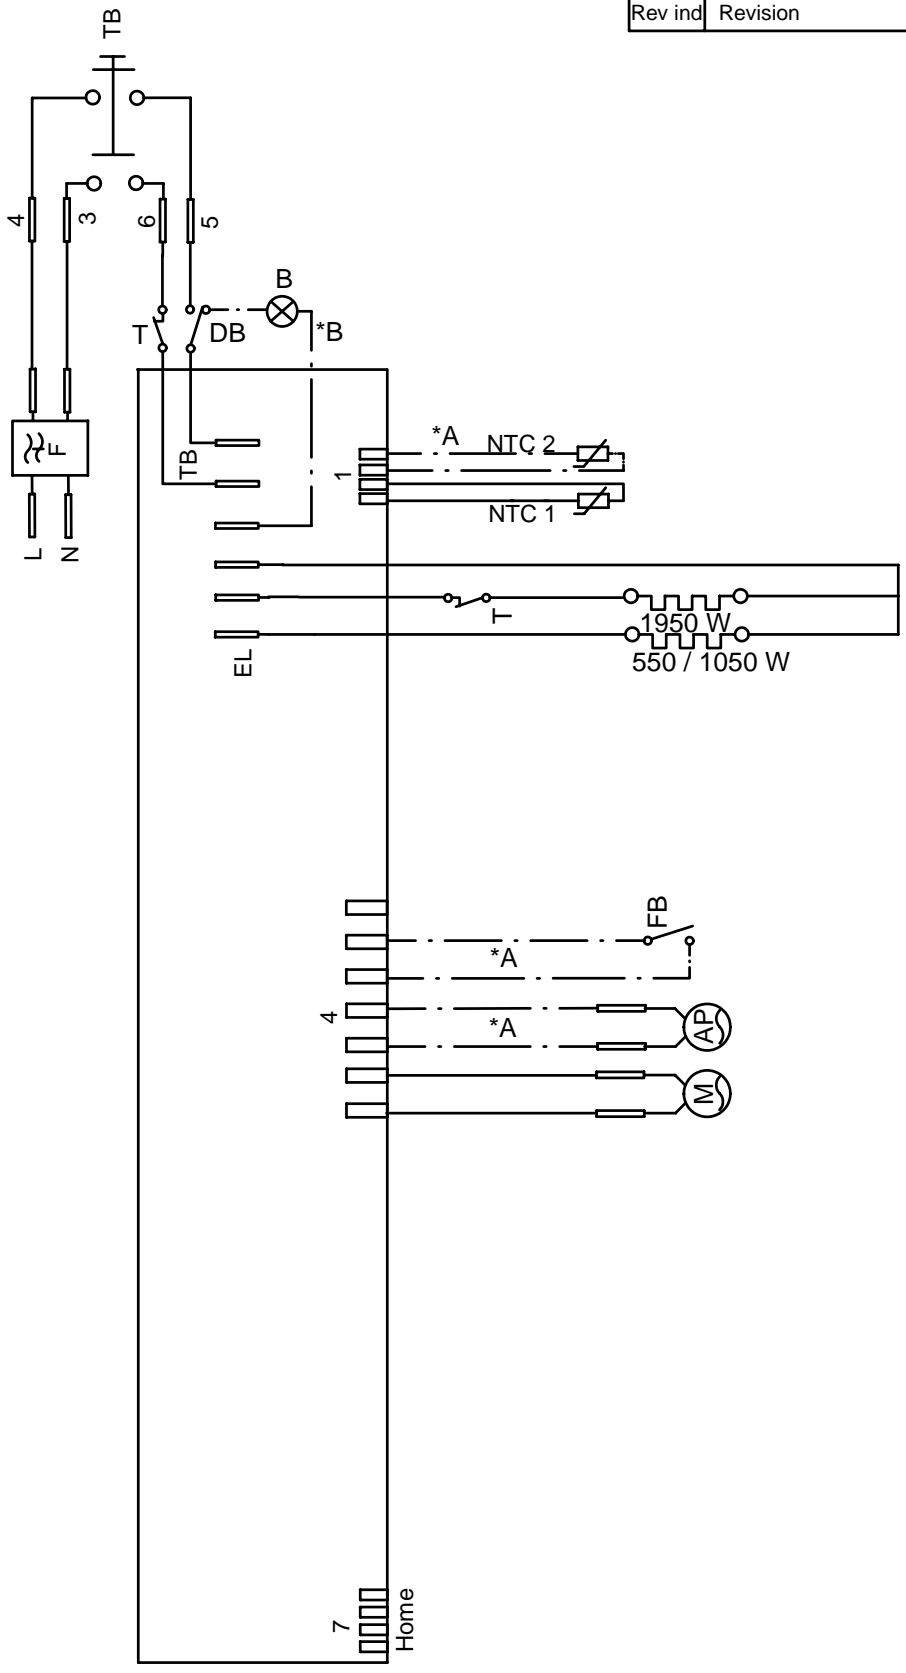

This document must not be copied without our written permission, and the contents thereof must not be imparted to a third party nor be used for any unauthorized purpose. Contraception will be prosecuted. ASKO CYLINDA AB

S:\UWVMD25\1_Tryckunderlag\Kopplingschema\8076101 Kopplingschema TD25\8076101 Circuit diagram TD25-b.dft , pema , 2005-04-12 15:50:48

Rev ind	Revision	Appd	Year	Week

1. AP: DRAIN PUMP
   - EL: HEATING ELEMENT
   - F: FILTER
   - NTC: THERMISTOR
   - TB: MAIN SWITCH
   - FB: FLOAT SWITCH
   - DO: DOOR SWITCH
   - T: THERMOSTAT
   - M: MOTOR
   - B: INTERIOR LIGHT
2. WIRES IN ALL MACHINES
   - - - INTERNAL CONNECTION
   - · - WIRES IN SOME MACHINES
   - *A CONDENSE DRYER
   - *B WITH INTERIOR LIGHT

Pos.	Qty	Part No.	Name of item	Material
Material		Dens.Kg/dm3	Dimensions, Type, etc.	
Scale		Gen.tolerance	Description(ENG) CIRCUIT DIAGRAM TD25	
Designed by Pema		Gen.tol.Angle	Description(SE) KOPPLINGSSCHEMA TD25	
Released by		Iss by Dept	Year	Week
ASKO CYLINDA		UT	03	28
			80 761 01	b
			Rev Ind	Replace
			Project	TD25