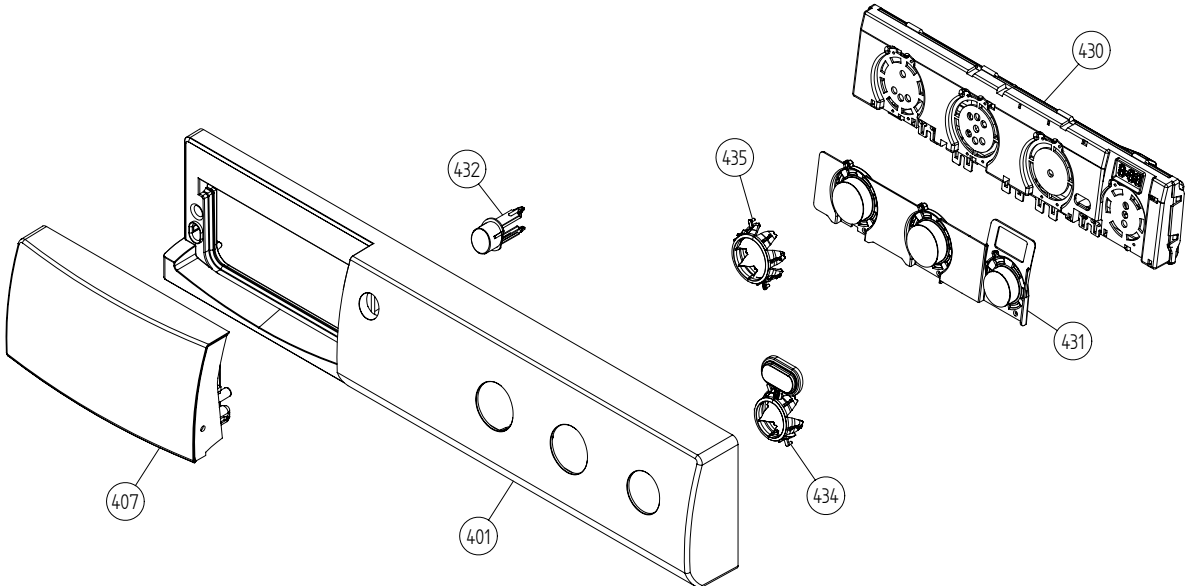

Control panel

ASKO, T702 US - White (TD25.1)

Pos	Spare part No.	Description	Qty	Comment
401	8079349-0-UL	PANEL W.HANDLE T702 ASKO US	1 Pc's	
403	8079343	LABEL PROG.INFO. TD25A US/CA	1 Pc's	
407	8061846-0-UL	Discontinued	1 Pc's	
430	8077130	CONTROL UNIT TD25.1 UL4	1 Pc's	
431	8079279-85	PUSHBUTTONS PRINTED TD25 VAR.4	1 Pc's	
432	8076364-85	PUSHBUTTON MAINSWITCH WMD25	1 Pc's	
434	8076235	LENS START/STOP WMD25	1 Pc's	
435	8076236	LENS 8 SEGMENT WMD25	2 Pc's	
460	8077371	CABLE SET MOTOR TD	1 Pc's	
461	8077520	CABLE SET POWER 3000W	1 Pc's	
462	8077521	CABLE THERMOSTAT	1 Pc's	
466	8077372	CABLE SET THERMISTOR EXHAUST	1 Pc's	
467	8076229	CABLE SET HEATER TD	1 Pc's	
490	8079346	INSTRUCT. T702 ENGLISH US/CA	1 Pc's	
490	8079347	INSTRUCT. T702 FRENCH US/CA	1 Pc's	
490	8079348	INSTRUCT. T702 SPANISH US/CA	1 Pc's