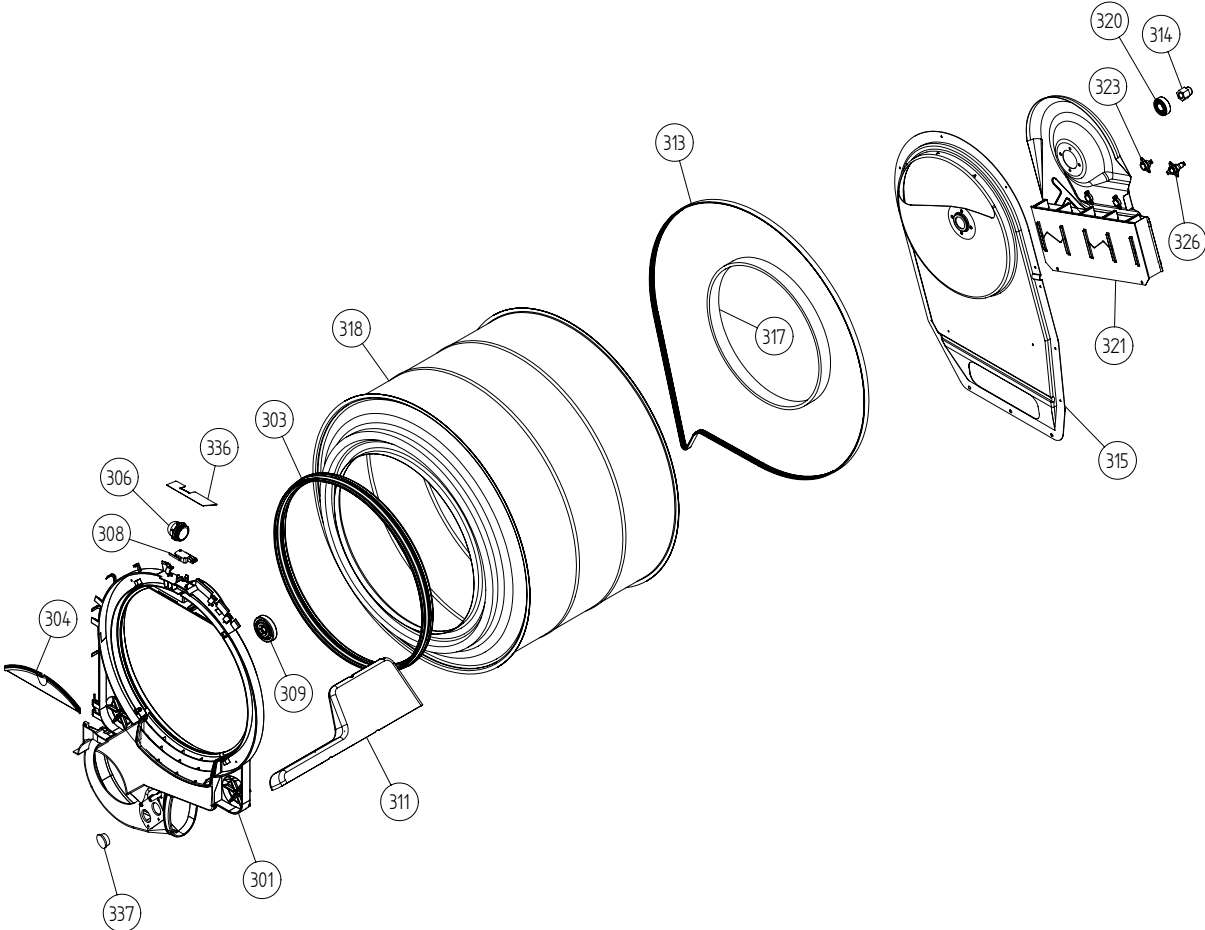

Cylinder and related parts

ASKO, T702 US - White (TD25.1)

Pos	Spare part No.	Description	Qty	Comment
301	8801310	FRONT FRAME CPL TD25 NEW SEAL.	1 Pc's	
301	8801299	FRONT FRAME COMPL. TD20/21/25	1 Pc's	
301-a	8902066	Screw	4 Pc's	
303	8078539	FELTSEALING FRONT SAWN	1 Pc's	
303	8061821	Front Felt Seal T700	1 Pc's	
304	8061932-49	Lamp housing lid grey TD21	1 Pc's	
306	8061887	Lamp Chimney	1 Pc's	
308	8076104	DOOR SWITCH TD	1 Pc's	
309	8052622	Drum Roller Frt TD	2 Pc's	
309-a	8901337	Washer	2 Pc's	
309-b	8901193	Locking Nut	2 Pc's	
309-c	8901028	Screw	2 Pc's	
311	8052589-49	PADDLE TD	2 Pc's	
311	8052589	Paddle	2 Pc's	
311-a	8902099	Screw	5 Pc's	
313	8065710	sub to 8801267	1 Pc's	
314	8052632	Bushing Rear Drum 03/05 TD	1 Pc's	
314-a	8901130	SCREW A4-MVBF M8X40 7,9-8,0 HG	1 Pc's	
315	8076335	REAR PANEL INNER TD25	1 Pc's	
317	8064440	Felt sealing rear	1 Pc's	
318	8079449	CYLINDER COMPL. TD	1 Pc's	
318	8079493	CYLINDER COMPL. TD	1 Pc's	
320	8004439	Bearing Dryer Rear Panel All	1 Pc's	
321	8076226	HEATING ELEMENT 2500W TD25	1 Pc's	
321	8076227	HEATING ELEMENT 3000W TD25	1 Pc's	
323	8079200	THERMOSTAT 135C TD	1 Pc's	
326	8079737	THERMOSTAT 150C UL	1 Pc's	
336	8064187	GUARD, DOOR SWITCH	1 Pc's	
337	8076705	PLUG FOR THERMISTOR HOLE	1 Pc's