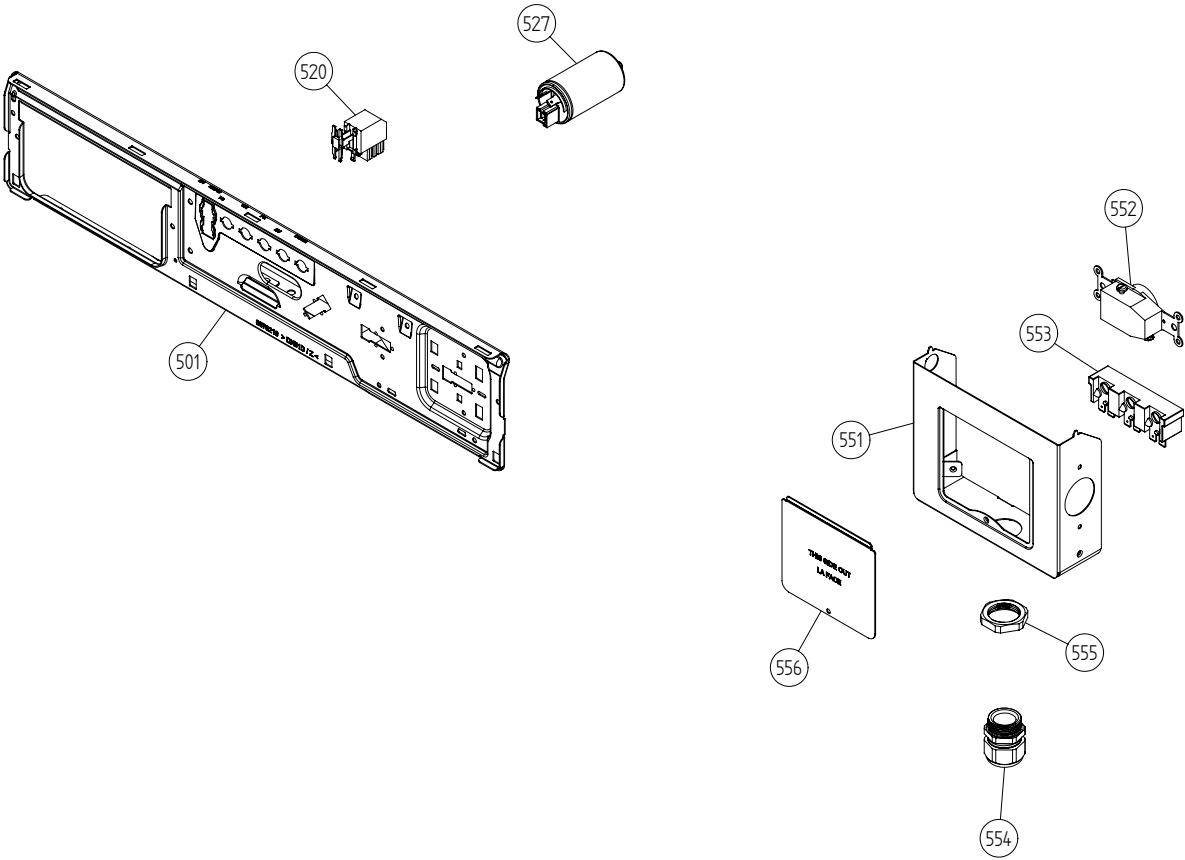

Control panel

ASKO, T702 US - White (TD25.1)

Pos	Spare part No.	Description	Qty	Comment
401	8079349-0-UL	PANEL W.HANDLE T702 ASKO US	1 Pc's	
403	8079343	LABEL PROG.INFO. TD25A US/CA	1 Pc's	
407	8061846-0-UL	Discontinued	1 Pc's	
430	8077130	CONTROL UNIT TD25.1 UL4	1 Pc's	
431	8079279-85	PUSHBUTTONS PRINTED TD25 VAR.4	1 Pc's	
432	8076364-85	PUSHBUTTON MAINSWITCH WMD25	1 Pc's	
434	8076235	LENS START/STOP WMD25	1 Pc's	
435	8076236	LENS 8 SEGMENT WMD25	2 Pc's	
460	8077371	CABLE SET MOTOR TD	1 Pc's	
461	8077520	CABLE SET POWER 3000W	1 Pc's	
462	8077521	CABLE THERMOSTAT	1 Pc's	
466	8077372	CABLE SET THERMISTOR EXHAUST	1 Pc's	
467	8076229	CABLE SET HEATER TD	1 Pc's	
490	8079346	INSTRUCT. T702 ENGLISH US/CA	1 Pc's	
490	8079347	INSTRUCT. T702 FRENCH US/CA	1 Pc's	
490	8079348	INSTRUCT. T702 SPANISH US/CA	1 Pc's	

Upper Section

ASKO, T702 US - White (TD25.1)

Pos	Spare part No.	Description	Qty	Comment
501	8076210	BEAM FRONT WMD25	1 Pc's	
501-a	8900338	Screw 20 Torx Self Tapping	2 Pc's	
501-b	8901413	Lock Washer laundry tops	2 Pc's	
501-c	8902087	Screw Plastic Housing 20 Torx	2 Pc's	
520	8073782	MAIN PUSH SWITCH	1 Pc's	
527	8076202	EMC-FILTER WITH INDUCTOR	1 Pc's	
527-a	8901155	Nut	1 Pc's	
527-b	8901419	Lock Washer	1 Pc's	
551	8076324	Connection box T711	1 Pc's	
552	8061033	Subs to 8061455	1 Pc's	
553	8061891	Terminal Block DryerTD 20	1 Pc's	
554	8078291	GROMMET 94793	1 Pc's	
554	8060462	Grommet	1 Pc's	
555	8060463	Lock Nut	1 Pc's	
556	8063756	Cover Terminal block T700s	1 Pc's	
556-a	8901097	Screw Terminal	1 Pc's	